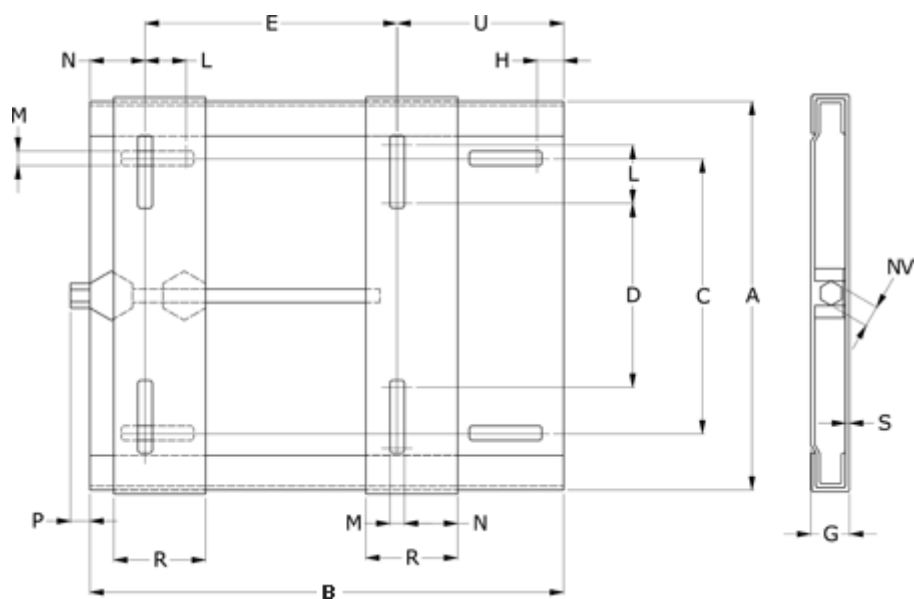

Data Sheet

Article number: 4205110901322

Description: Motorbase SL00340
for motorsize 90/132

Measures

A = 280	M = 12.5
B = 340	N = 27
C = 165	NV = 22
D = 90	P = 26
E = 135	R = 95
G = 40	S = 4
H = 30	U = 180
L = 62	